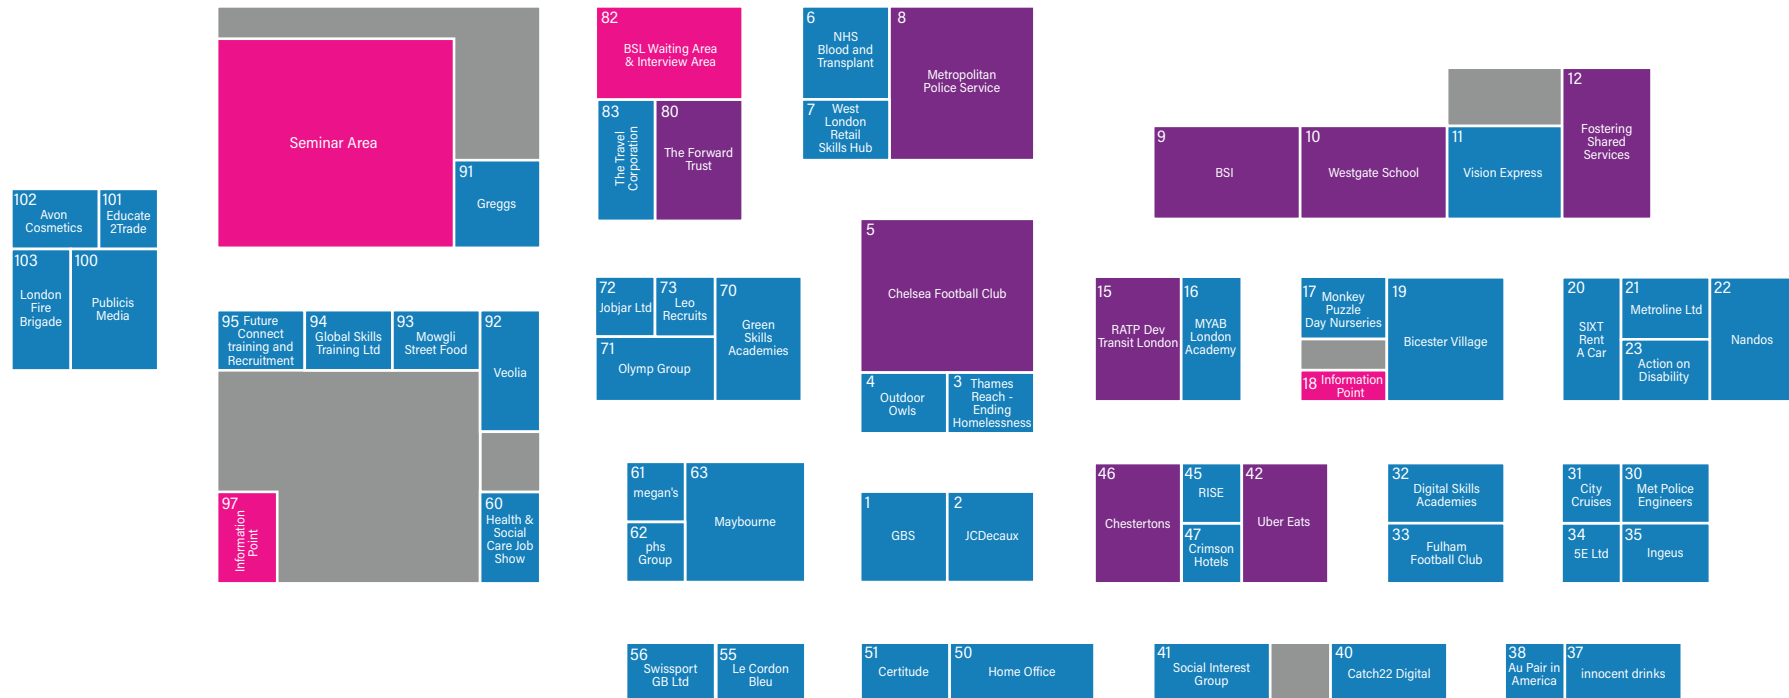

LONDON JOB SHOW FLOOR PLAN

FLOOR PLAN

BSL

Exhibitor	Stand No.	Exhibitor	Stand No.	Exhibitor	Stand No.	Exhibitor	Stand No.	Exhibitor	Stand No.
5E Ltd	34	Crimson Hotels	47	Information Point	18	Metroline Ltd	21	SIXT Rent A Car	20
Action on Disability	23	Digital Skills Academies	32	Information Point	97	Metropolitan Police Service	8	Social Interest Group	41
Au Pair in America	38	Educate2Trade	101	Ingeus	35	Monkey Puzzle Day Nurseries	17	Swissport GB Ltd	56
Avon Cosmetics	102	Fostering Shared Services (LBHF, WCC, RBKC)	12	innocent drinks	37	Mowgli Street Food	93	Thames Reach - Ending Homelessness	3
Bicester Village	19	Fulham Football Club	33	Interview Area	82	MYAB London Academy	16	The Forward Trust	80
BSI	9	Future Connect training and Recruitment	95	JCDecaux	2	Nandos	22	The Travel Corporation	83
BSL Waiting Area & Interview Area	82	GBS	1	Le Cordon Bleu	55	NHS Blood and Transplant	6	Uber Eats	42
Capital City College Group	70	Generation	32	Leo Recruits	73	Olymp Group	71	Veolia	92
Catch22 Digital	40	Global Skills Training Ltd	94	London Fire Brigade	103	Outdoor Owls	4	Vision Express	11
Certitude	51	Green Skills Academies	70	LSBU - Green Skills Hub	70	phs Group	62	West London Green Skills Hub	70
Chelsea Football Club	5	Greggs	91	Maybourne	63	Publicis Media	100	West London Retail Skills Hub	7
Chestertons	46	Health & Social Care Job Show	60	megan's	61	RATP Dev Transit London	15	Westgate School	10
City Cruises, by City Experiences	31	Home Office	50	Met Police Engineers	30	RISE (Recovery Interventions Service Ealing)	45	Westminster Adult Educations Service	32